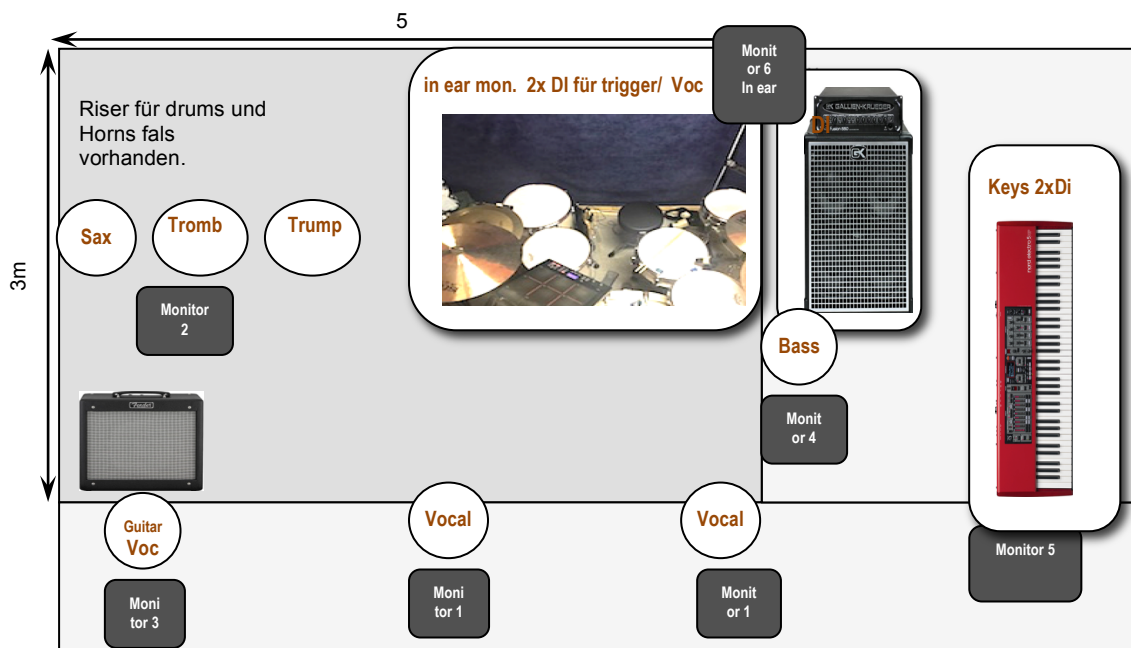

# Stageplan / Rider Churchillill

1.	Kick in	Mik	
2.	Kick out	Mik	
3.	Snare 1	Mik	
4.	Side Snare 2	Mik	
5.	Tom high	Mik	
6.	Tom floor 1	Mik	
7.	Tom floor 2	Mik	
8.	H-H	Mik	
9.	OH left	Mik	
10.	OH right	Mik	
11.	Roland Kick	DI	Kick/ low Sounds
12.	Roland	DI	Snare& claps high Sounds
13.	Bass	DI	
14.	Guit	Mik	
15.	Keys	DI	
16.	Keys	DI	
17.	Keys	DI	
18.	Keys	DI	
19.	Sax	Mik	
20.	Trombone	Mik	
21.	Trumpet	Mik	
22.	Mc Fit	Mik	
23.	Mc Raiser	Mik	
24.	Backing voc drum	Mik	
25.	Backing voc guit	Mik	
Monitoring: mind. 4 Wege : Drums mit In Ear			